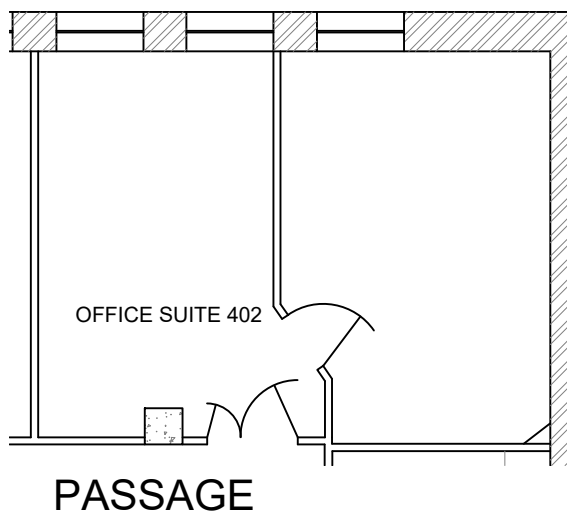

NEW STREET SOUTH /
GANDHI SQUARE

OPH 

OLITZKI PROPERTY HOLDINGS
18TH FLOOR, 112 MAIN STREET, JOHANNESBURG, P.O BOX 2350,
JOHANNESBURG, 2000
TEL: 011 331-1852 FAX: 011 331-1342
WWW.OPHPROP.CO.ZA

DRAWN	A JOHNSON	8 NEW STREET SOUTH OFFICE SUITE 402	
DATE	02/05/2019		
NOT TO SCALE		A4	REV 