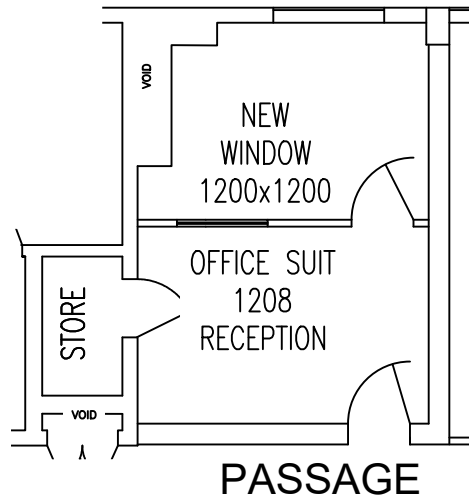

NEW STREET SOUTH /  
GANDHI SQUARE

OLITZKI PROPERTY HOLDINGS  
18TH FLOOR, 112 MAIN STREET, JOHANNESBURG, P.O BOX 2350,  
JOHANNESBURG, 2000  
TEL: 011 331-1852 FAX: 011 331-1342  
WWW.OPHPROP.CO.ZA

**DRAWN A JOHNSON**  
**DATE 15/09/2020**  
**NOT TO SCALE**

**RENAISSANCE**  
**12th FLOOR OFFICE 8**  
**FOR LEASING**

**A4**